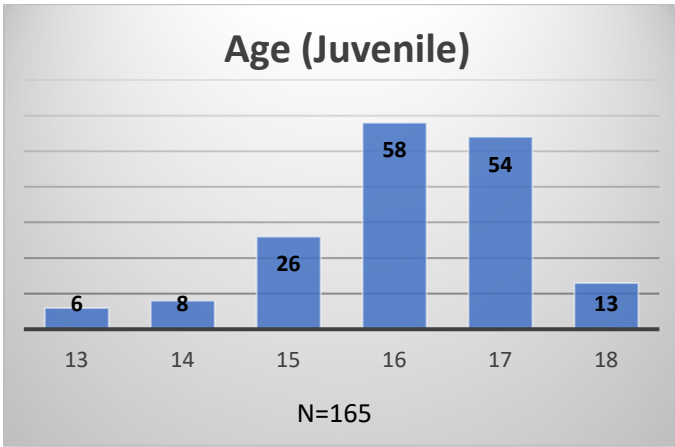

Daily Data Dashboard – October 2, 2025
Demographics for JTDC Population
Thursday Morning Midnight Count

Data sources: cFive Supervisor – Court Involved Population and RMIS – JTDC Population

Daily Data Dashboard – October 2, 2025
Demographics for JTDC Population
Thursday Morning Midnight Count