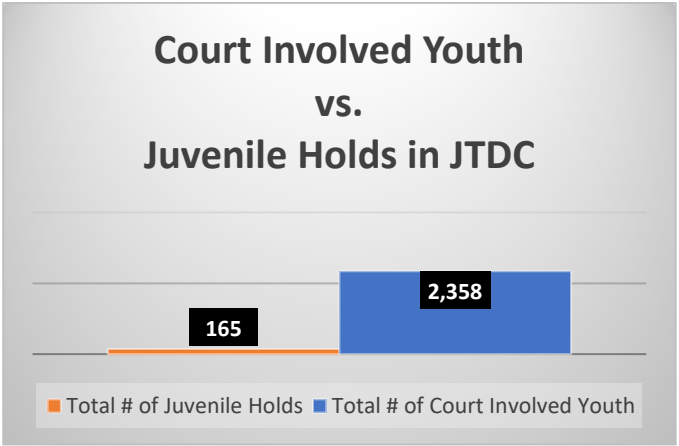

Daily Data Dashboard – October 2, 2025
Demographics for JTDC Population
Thursday Morning Midnight Count

Data sources: cFive Supervisor – Court Involved Population and RMIS – JTDC Population

Daily Data Dashboard – October 2, 2025
Demographics for JTDC Population
Thursday Morning Midnight Count