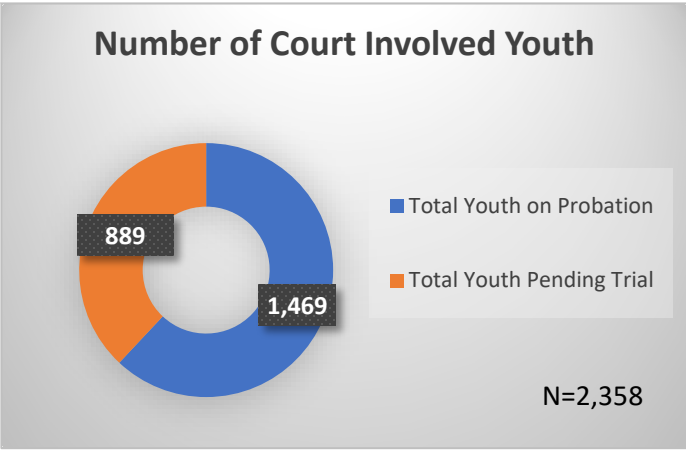

Daily Data Dashboard – October 2, 2025
Demographics for JTDC Population
Thursday Morning Midnight Count

Data sources: cFive Supervisor – Court Involved Population and RMIS – JTDC Population

Daily Data Dashboard – October 2, 2025
Demographics for JTDC Population
Thursday Morning Midnight Count