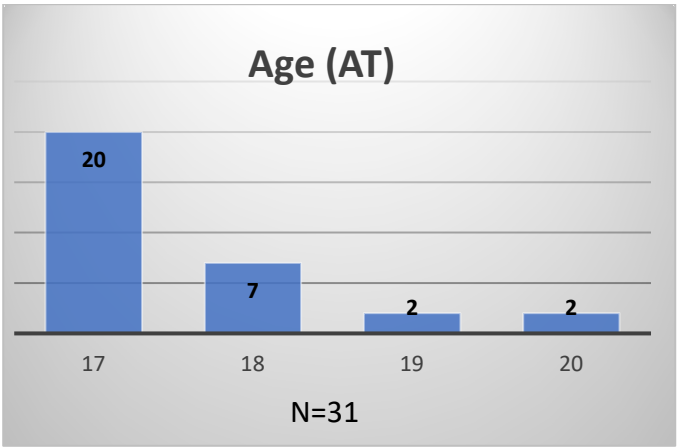

Daily Data Dashboard – October 2, 2025
Demographics for JTDC Population
Thursday Morning Midnight Count

Data sources: cFive Supervisor – Court Involved Population and RMIS – JTDC Population

Daily Data Dashboard – October 2, 2025
Demographics for JTDC Population
Thursday Morning Midnight Count