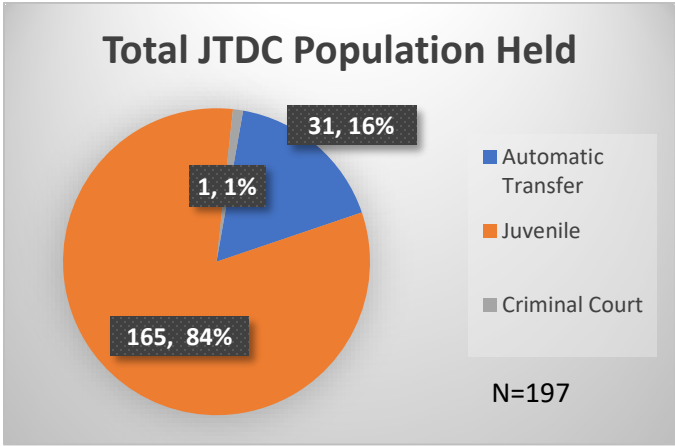

Daily Data Dashboard – October 2, 2025
Demographics for JTDC Population
Thursday Morning Midnight Count

Data sources: cFive Supervisor – Court Involved Population and RMIS – JTDC Population

Daily Data Dashboard – October 2, 2025
Demographics for JTDC Population
Thursday Morning Midnight Count